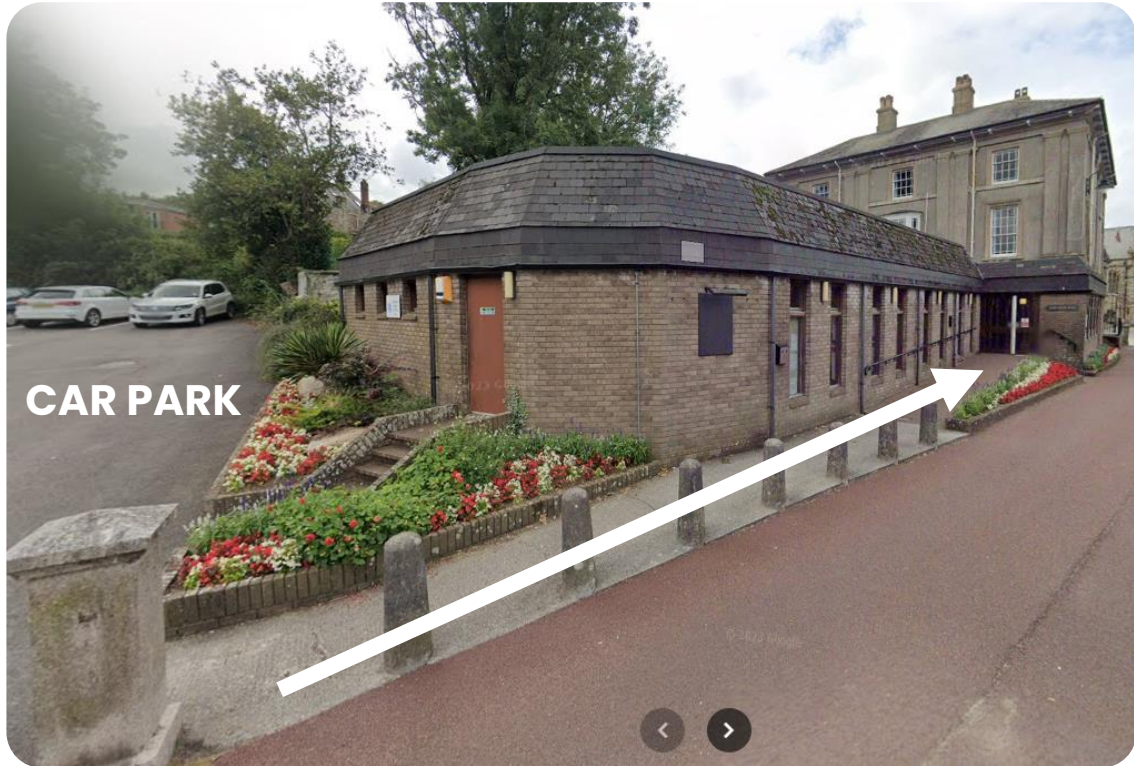

# How to get to the venue

This meeting is taking place at **Bodmin Shire House** in the **Function Suite**.

This meeting is **not** at **Bodmin Shire Hall**, it is the building **over the road**

For those driving, enter the following into GPS:

**Shire House, Priory park, Bodmin PL31 2DG**

For those travelling by bus, there are bus stops directly outside (marked with  on the map)

These buses stop at Bodmin Shire House:

Buses

11

26

96

176

## Outside View